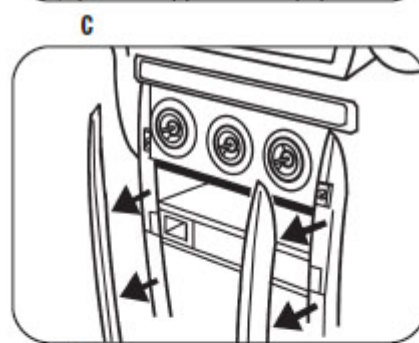

Continued on page 2.

1

MAZDA RX-8 2004-2008

- 6 Remove (2) Phillips screws from the bottom of the radio/climate control panel. (Figure F)
- 7 Unsnap radio/climate control panel including radio chassis. Unplug and remove panel and chassis. (Figure G)
- 8 Remove (3) Phillips screws securing the factory display harness to the radio chassis. Unplug and remove display harness. (Retain display harness for re-use during kit assembly.) (Figure H)
- 9 Remove (4) screws securing the radio chassis to the radio/climate control panel. (Figure I)
- 10 Remove (6) screws securing the climate controls from the radio/climate control panel. Unplug and remove the climate controls. (Retain the screws and climate controls for re-use during kit assembly.) (Figure J)

Continued on page 3.

2

MAZDA RX-8 2004-2008

- 11 Remove (17) screws securing the circuit board to the radio/climate control panel to access the plug for the hazard switch assembly. (Figure K)
- 12 Remove (2) screws securing the hazard switch to the radio/climate control panel. Unplug and remove hazard switch. (Retain the screws and hazard switch for re-use during kit assembly.) (Figure L)
- 13 Trim the sub dash to allow clearance for the 99-7510 interface. (Figure M)

Continue to kit assembly.

3

SCION XA 2004-2006

- 1 Disconnect the negative battery terminal to prevent an accidental short circuit.
- 2 Pull outward on the (3) climate control knobs and remove. (Figure A)
- 3 Remove (2) Phillips screws from behind the outer two climate knobs. (Figure B)
- 4 Unsnap and remove the trim pieces on each side of the climate control/ash-tray/pocket assembly. (Figure C)
- 5 Remove (2) phillips screws from the bottom of the climate control/radio trim panel and unsnap and remove the entire panel. (Figure D)
- 6 Remove (4) Phillips screws to remove the factory radio.
- 7 Remove factory brackets from radio. Retain brackets for use during kit assembly.
- 8 *Continue to kit assembly.*