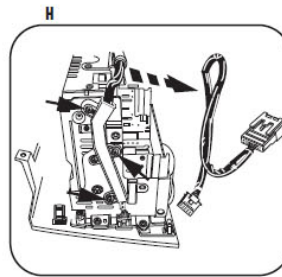

Continued on page 2.

1

MAZDA RX-8 2004-2008

- 6 Remove (2) Phillips screws from the bottom of the radio/climate control panel. (Figure F)
- 7 Unsnap radio/climate control panel including radio chassis. Unplug and remove panel and chassis. (Figure G)
- 8 Remove (3) Phillips screws securing the factory display harness to the radio chassis. Unplug and remove display harness. (Retain display harness for re-use during kit assembly.) (Figure H)
- 9 Remove (4) screws securing the radio chassis to the radio/climate control panel. (Figure I)
- 10 Remove (6) screws securing the climate controls from the radio/climate control panel. Unplug and remove the climate controls. (Retain the screws and climate controls for re-use during kit assembly.) (Figure J)

Continued on page 3.

2

MAZDA RX-8 2004-2008

- 11 Remove (17) screws securing the circuit board to the radio/climate control panel to access the plug for the hazard switch assembly. (Figure K)
- 12 Remove (2) screws securing the hazard switch to the radio/climate control panel. Unplug and remove hazard switch. (Retain the screws and hazard switch for re-use during kit assembly.) (Figure L)
- 13 Trim the sub dash to allow clearance for the 99-7510 interface. (Figure M)

Continue to kit assembly.

3

SCION XA 2004-2006

- 1 Disconnect the negative battery terminal to prevent an accidental short circuit.
- 2 Pull outward on the (3) climate control knobs and remove. (Figure A)
- 3 Remove (2) Phillips screws from behind the outer two climate knobs. (Figure B)
- 4 Unsnap and remove the trim pieces on each side of the climate control/ash-tray/pocket assembly. (Figure C)
- 5 Remove (2) phillips screws from the bottom of the climate control/radio trim panel and unsnap and remove the entire panel. (Figure D)
- 6 Remove (4) Phillips screws to remove the factory radio.
- 7 Remove factory brackets from radio. Retain brackets for use during kit assembly.
- 8 *Continue to kit assembly.*