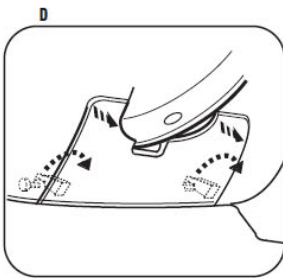

metra installation instructions mazda 6

Download metra installation instructions mazda 6

MAZDA RX-8 2004-2008

- 1 Disconnect the negative battery terminal to prevent an accidental short circuit.
- 2 Unscrew the shift knob counter clockwise to remove. (Figure A)
- 3 Unclip and remove the shifter trim panel. (Figure B)
- 4 Remove (2) Phillips screws from the bottom of the ashtray assembly then unclip and remove the assembly. (Figure C)
- 5 Unclip and remove the knee panel on the driver's side under the steering column (Figure D) then remove (1) 10 MM bolt from the side of the radio bracket. (Figure E)

Continued on page 2.

1

MAZDA RX-8 2004-2008

- 6 Remove (2) Phillips screws from the bottom of the radio/climate control panel. (Figure F)
- 7 Unsnap radio/climate control panel including radio chassis. Unplug and remove panel and chassis. (Figure G)
- 8 Remove (3) Phillips screws securing the factory display harness to the radio chassis. Unplug and remove display harness. (Retain display harness for re-use during kit assembly.) (Figure H)
- 9 Remove (4) screws securing the radio chassis to the radio/climate control panel. (Figure I)
- 10 Remove (6) screws securing the climate controls from the radio/climate control panel. Unplug and remove the climate controls. (Retain the screws and climate controls for re-use during kit assembly.) (Figure J)