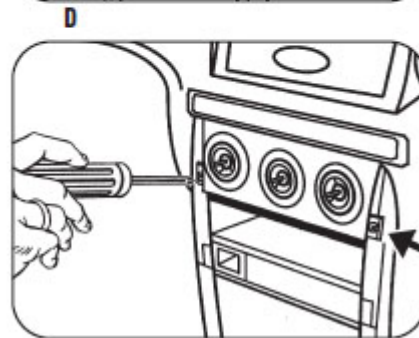

Continued on page 3.

2

MAZDA RX-8 2004-2008

- 11 Remove (17) screws securing the circuit board to the radio/climate control panel to access the plug for the hazard switch assembly. (Figure K)
- 12 Remove (2) screws securing the hazard switch to the radio/climate control panel. Unplug and remove hazard switch. (Retain the screws and hazard switch for re-use during kit assembly.) (Figure L)
- 13 Trim the sub dash to allow clearance for the 99-7510 interface. (Figure M)

Continue to kit assembly.

3

SCION XA 2004-2006

- 1 Disconnect the negative battery terminal to prevent an accidental short circuit.
- 2 Pull outward on the (3) climate control knobs and remove. (Figure A)
- 3 Remove (2) Phillips screws from behind the outer two climate knobs. (Figure B)
- 4 Unsnap and remove the trim pieces on each side of the climate control/ash-tray/pocket assembly. (Figure C)
- 5 Remove (2) phillips screws from the bottom of the climate control/radio trim panel and unsnap and remove the entire panel. (Figure D)
- 6 Remove (4) Phillips screws to remove the factory radio.
- 7 Remove factory brackets from radio. Retain brackets for use during kit assembly.
- 8 *Continue to kit assembly.*