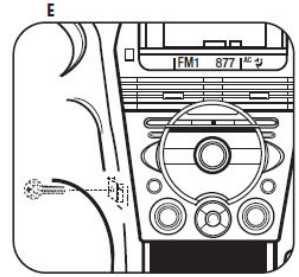

Continued on page 2.

1

MAZDA RX-8 2004-2008

- 6 Remove (2) Phillips screws from the bottom of the radio/climate control panel. (Figure F)
- 7 Unsnap radio/climate control panel including radio chassis. Unplug and remove panel and chassis. (Figure G)
- 8 Remove (3) Phillips screws securing the factory display harness to the radio chassis. Unplug and remove display harness. (Retain display harness for re-use during kit assembly.) (Figure H)
- 9 Remove (4) screws securing the radio chassis to the radio/climate control panel. (Figure I)
- 10 Remove (6) screws securing the climate controls from the radio/climate control panel. Unplug and remove the climate controls. (Retain the screws and climate controls for re-use during kit assembly.) (Figure J)

Continued on page 3.

2

MAZDA RX-8 2004-2008

- 11 Remove (17) screws securing the circuit board to the radio/climate control panel to access the plug for the hazard switch assembly. (Figure K)
- 12 Remove (2) screws securing the hazard switch to the radio/climate control panel. Unplug and remove hazard switch. (Retain the screws and hazard switch for re-use during kit assembly.) (Figure L)
- 13 Trim the sub dash to allow clearance for the 99-7510 interface. (Figure M)

Continue to kit assembly.

3

SCION XA 2004-2006

- 1 Disconnect the negative battery terminal to prevent an accidental short circuit.
- 2 Pull outward on the (3) climate control knobs and remove. (Figure A)
- 3 Remove (2) Phillips screws from behind the outer two climate knobs. (Figure B)
- 4 Unsnap and remove the trim pieces on each side of the climate control/ash-tray/pocket assembly. (Figure C)
- 5 Remove (2) phillips screws from the bottom of the climate control/radio trim panel and unsnap and remove the entire panel. (Figure D)
- 6 Remove (4) Phillips screws to remove the factory radio.
- 7 Remove factory brackets from radio. Retain brackets for use during kit assembly.
- 8 *Continue to kit assembly.*