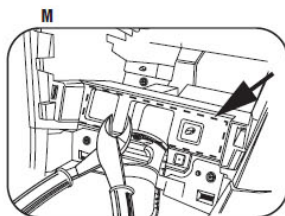

Continued on page 3.

2

MAZDA RX-8 2004-2008

- 11 Remove (17) screws securing the circuit board to the radio/climate control panel to access the plug for the hazard switch assembly. (Figure K)
- 12 Remove (2) screws securing the hazard switch to the radio/climate control panel. Unplug and remove hazard switch. (Retain the screws and hazard switch for re-use during kit assembly.) (Figure L)
- 13 Trim the sub dash to allow clearance for the 99-7510 interface. (Figure M)

Continue to kit assembly.

3

SCION XA 2004-2006

- 1 Disconnect the negative battery terminal to prevent an accidental short circuit.
- 2 Pull outward on the (3) climate control knobs and remove. (Figure A)
- 3 Remove (2) Phillips screws from behind the outer two climate knobs. (Figure B)
- 4 Unsnap and remove the trim pieces on each side of the climate control/ash-tray/pocket assembly. (Figure C)
- 5 Remove (2) phillips screws from the bottom of the climate control/radio trim panel and unsnap and remove the entire panel. (Figure D)
- 6 Remove (4) Phillips screws to remove the factory radio.
- 7 Remove factory brackets from radio. Retain brackets for use during kit assembly.
- 8 *Continue to kit assembly.*