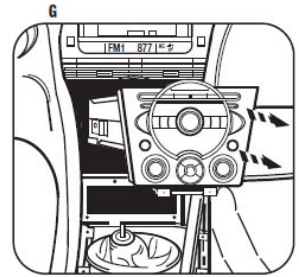

Continued on page 2.

1

MAZDA RX-8 2004-2008

- 6 Remove (2) Phillips screws from the bottom of the radio/climate control panel. (Figure F)
- 7 Unsnap radio/climate control panel including radio chassis. Unplug and remove panel and chassis. (Figure G)
- 8 Remove (3) Phillips screws securing the factory display harness to the radio chassis. Unplug and remove display harness. (Retain display harness for re-use during kit assembly.) (Figure H)
- 9 Remove (4) screws securing the radio chassis to the radio/climate control panel. (Figure I)
- 10 Remove (6) screws securing the climate controls from the radio/climate control panel. Unplug and remove the climate controls. (Retain the screws and climate controls for re-use during kit assembly.) (Figure J)

Continued on page 3.

2

MAZDA RX-8 2004-2008

- 11 Remove (17) screws securing the circuit board to the radio/climate control panel to access the plug for the hazard switch assembly. (Figure K)
- 12 Remove (2) screws securing the hazard switch to the radio/climate control panel. Unplug and remove hazard switch. (Retain the screws and hazard switch for re-use during kit assembly.) (Figure L)
- 13 Trim the sub dash to allow clearance for the 99-7510 interface. (Figure M)

Continue to kit assembly.

3

SCION XA 2004-2006

- 1 Disconnect the negative battery terminal to prevent an accidental short circuit.
- 2 Pull outward on the (3) climate control knobs and remove. (Figure A)
- 3 Remove (2) Phillips screws from behind the outer two climate knobs. (Figure B)
- 4 Unsnap and remove the trim pieces on each side of the climate control/ash-tray/pocket assembly. (Figure C)
- 5 Remove (2) phillips screws from the bottom of the climate control/radio trim panel and unsnap and remove the entire panel. (Figure D)
- 6 Remove (4) Phillips screws to remove the factory radio.
- 7 Remove factory brackets from radio. Retain brackets for use during kit assembly.
- 8 *Continue to kit assembly.*