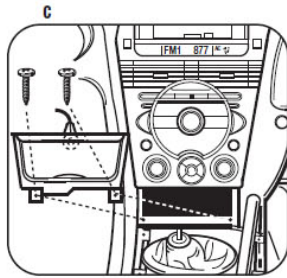

metra installation instructions mazda 6

Download metra installation instructions mazda 6

MAZDA RX-8 2004-2008

- 1 Disconnect the negative battery terminal to prevent an accidental short circuit.
- 2 Unscrew the shift knob counter clockwise to remove. (Figure A)
- 3 Unclip and remove the shifter trim panel. (Figure B)
- 4 Remove (2) Phillips screws from the bottom of the ashtray assembly then unclip and remove the assembly. (Figure C)
- 5 Unclip and remove the knee panel on the driver's side under the steering column (Figure D) then remove (1) 10 MM bolt from the side of the radio bracket. (Figure E)

Continued on page 2.

1

MAZDA RX-8 2004-2008

- 6 Remove (2) Phillips screws from the bottom of the radio/climate control panel. (Figure F)
- 7 Unsnap radio/climate control panel including radio chassis. Unplug and remove panel and chassis. (Figure G)
- 8 Remove (3) Phillips screws securing the factory display harness to the radio chassis. Unplug and remove display harness. (Retain display harness for re-use during kit assembly.) (Figure H)
- 9 Remove (4) screws securing the radio chassis to the radio/climate control panel. (Figure I)
- 10 Remove (6) screws securing the climate controls from the radio/climate control panel. Unplug and remove the climate controls. (Retain the screws and climate controls for re-use during kit assembly.) (Figure J)