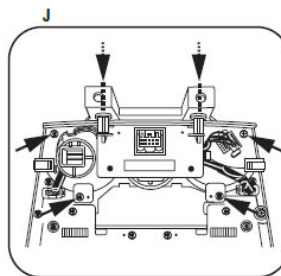

Continued on page 3.

2

MAZDA RX-8 2004-2008

- 11 Remove (17) screws securing the circuit board to the radio/climate control panel to access the plug for the hazard switch assembly. (Figure K)
- 12 Remove (2) screws securing the hazard switch to the radio/climate control panel. Unplug and remove hazard switch. (Retain the screws and hazard switch for re-use during kit assembly.) (Figure L)
- 13 Trim the sub dash to allow clearance for the 99-7510 interface. (Figure M)

Continue to kit assembly.

3

SCION XA 2004-2006

- 1 Disconnect the negative battery terminal to prevent an accidental short circuit.
- 2 Pull outward on the (3) climate control knobs and remove. (Figure A)
- 3 Remove (2) Phillips screws from behind the outer two climate knobs. (Figure B)
- 4 Unsnap and remove the trim pieces on each side of the climate control/ash-tray/pocket assembly. (Figure C)
- 5 Remove (2) phillips screws from the bottom of the climate control/radio trim panel and unsnap and remove the entire panel. (Figure D)
- 6 Remove (4) Phillips screws to remove the factory radio.
- 7 Remove factory brackets from radio. Retain brackets for use during kit assembly.
- 8 *Continue to kit assembly.*