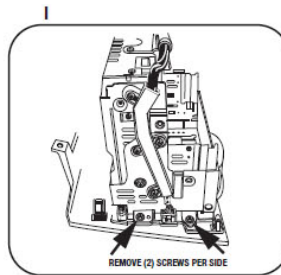

Continued on page 2.

1

MAZDA RX-8 2004-2008

- 6 Remove (2) Phillips screws from the bottom of the radio/climate control panel. (Figure F)
- 7 Unsnap radio/climate control panel including radio chassis. Unplug and remove panel and chassis. (Figure G)
- 8 Remove (3) Phillips screws securing the factory display harness to the radio chassis. Unplug and remove display harness. (Retain display harness for re-use during kit assembly.) (Figure H)
- 9 Remove (4) screws securing the radio chassis to the radio/climate control panel. (Figure I)
- 10 Remove (6) screws securing the climate controls from the radio/climate control panel. Unplug and remove the climate controls. (Retain the screws and climate controls for re-use during kit assembly.) (Figure J)

Continued on page 3.

2

MAZDA RX-8 2004-2008

- 11 Remove (17) screws securing the circuit board to the radio/climate control panel to access the plug for the hazard switch assembly. (Figure K)
- 12 Remove (2) screws securing the hazard switch to the radio/climate control panel. Unplug and remove hazard switch. (Retain the screws and hazard switch for re-use during kit assembly.) (Figure L)
- 13 Trim the sub dash to allow clearance for the 99-7510 interface. (Figure M)

Continue to kit assembly.

3

SCION XA 2004-2006

- 1 Disconnect the negative battery terminal to prevent an accidental short circuit.
- 2 Pull outward on the (3) climate control knobs and remove. (Figure A)
- 3 Remove (2) Phillips screws from behind the outer two climate knobs. (Figure B)
- 4 Unsnap and remove the trim pieces on each side of the climate control/ash-tray/pocket assembly. (Figure C)
- 5 Remove (2) phillips screws from the bottom of the climate control/radio trim panel and unsnap and remove the entire panel. (Figure D)
- 6 Remove (4) Phillips screws to remove the factory radio.
- 7 Remove factory brackets from radio. Retain brackets for use during kit assembly.
- 8 *Continue to kit assembly.*