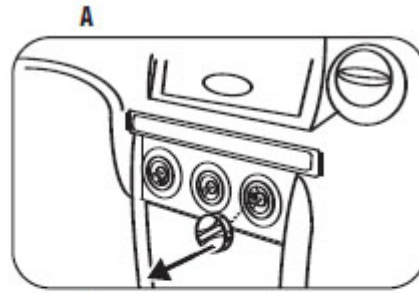

Continued on page 2.

1

MAZDA RX-8 2004-2008

- 6 Remove (2) Phillips screws from the bottom of the radio/climate control panel. (Figure F)
- 7 Unsnap radio/climate control panel including radio chassis. Unplug and remove panel and chassis. (Figure G)
- 8 Remove (3) Phillips screws securing the factory display harness to the radio chassis. Unplug and remove display harness. (Retain display harness for re-use during kit assembly.) (Figure H)
- 9 Remove (4) screws securing the radio chassis to the radio/climate control panel. (Figure I)
- 10 Remove (6) screws securing the climate controls from the radio/climate control panel. Unplug and remove the climate controls. (Retain the screws and climate controls for re-use during kit assembly.) (Figure J)

Continued on page 3.

2

MAZDA RX-8 2004-2008

- 11 Remove (17) screws securing the circuit board to the radio/climate control panel to access the plug for the hazard switch assembly. (Figure K)
- 12 Remove (2) screws securing the hazard switch to the radio/climate control panel. Unplug and remove hazard switch. (Retain the screws and hazard switch for re-use during kit assembly.) (Figure L)
- 13 Trim the sub dash to allow clearance for the 99-7510 interface. (Figure M)

Continue to kit assembly.

3

SCION XA 2004-2006

- 1 Disconnect the negative battery terminal to prevent an accidental short circuit.
- 2 Pull outward on the (3) climate control knobs and remove. (Figure A)
- 3 Remove (2) Phillips screws from behind the outer two climate knobs. (Figure B)
- 4 Unsnap and remove the trim pieces on each side of the climate control/ash-tray/pocket assembly. (Figure C)
- 5 Remove (2) phillips screws from the bottom of the climate control/radio trim panel and unsnap and remove the entire panel. (Figure D)
- 6 Remove (4) Phillips screws to remove the factory radio.
- 7 Remove factory brackets from radio. Retain brackets for use during kit assembly.
- 8 *Continue to kit assembly.*