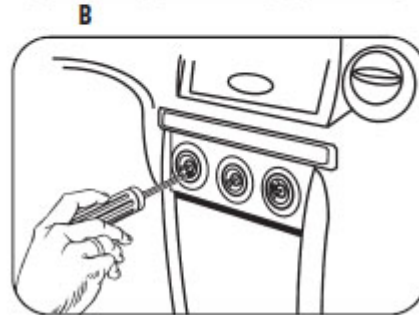

Continued on page 2.

1

MAZDA RX-8 2004-2008

- 6 Remove (2) Phillips screws from the bottom of the radio/climate control panel. (Figure F)
- 7 Unsnap radio/climate control panel including radio chassis. Unplug and remove panel and chassis. (Figure G)
- 8 Remove (3) Phillips screws securing the factory display harness to the radio chassis. Unplug and remove display harness. (Retain display harness for re-use during kit assembly.) (Figure H)
- 9 Remove (4) screws securing the radio chassis to the radio/climate control panel. (Figure I)
- 10 Remove (6) screws securing the climate controls from the radio/climate control panel. Unplug and remove the climate controls. (Retain the screws and climate controls for re-use during kit assembly.) (Figure J)

Continued on page 3.

2

MAZDA RX-8 2004-2008

- 11 Remove (17) screws securing the circuit board to the radio/climate control panel to access the plug for the hazard switch assembly. (Figure K)
- 12 Remove (2) screws securing the hazard switch to the radio/climate control panel. Unplug and remove hazard switch. (Retain the screws and hazard switch for re-use during kit assembly.) (Figure L)
- 13 Trim the sub dash to allow clearance for the 99-7510 interface. (Figure M)

Continue to kit assembly.

3

SCION XA 2004-2006

- 1 Disconnect the negative battery terminal to prevent an accidental short circuit.
- 2 Pull outward on the (3) climate control knobs and remove. (Figure A)
- 3 Remove (2) Phillips screws from behind the outer two climate knobs. (Figure B)
- 4 Unsnap and remove the trim pieces on each side of the climate control/ash-tray/pocket assembly. (Figure C)
- 5 Remove (2) phillips screws from the bottom of the climate control/radio trim panel and unsnap and remove the entire panel. (Figure D)
- 6 Remove (4) Phillips screws to remove the factory radio.
- 7 Remove factory brackets from radio. Retain brackets for use during kit assembly.
- 8 *Continue to kit assembly.*