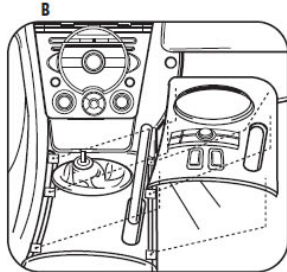

metra installation instructions mazda 6

Download metra installation instructions mazda 6

MAZDA RX-8 2004-2008

- 1 Disconnect the negative battery terminal to prevent an accidental short circuit.
- 2 Unscrew the shift knob counter clockwise to remove. (Figure A)
- 3 Unclip and remove the shifter trim panel. (Figure B)
- 4 Remove (2) Phillips screws from the bottom of the ashtray assembly then unclip and remove the assembly. (Figure C)
- 5 Unclip and remove the knee panel on the driver's side under the steering column (Figure D) then remove (1) 10 MM bolt from the side of the radio bracket. (Figure E)

Continued on page 2.

1

MAZDA RX-8 2004-2008

- 6 Remove (2) Phillips screws from the bottom of the radio/climate control panel. (Figure F)
- 7 Unsnap radio/climate control panel including radio chassis. Unplug and remove panel and chassis. (Figure G)
- 8 Remove (3) Phillips screws securing the factory display harness to the radio chassis. Unplug and remove display harness. (Retain display harness for re-use during kit assembly.) (Figure H)
- 9 Remove (4) screws securing the radio chassis to the radio/climate control panel. (Figure I)
- 10 Remove (6) screws securing the climate controls from the radio/climate control panel. Unplug and remove the climate controls. (Retain the screws and climate controls for re-use during kit assembly.) (Figure J)