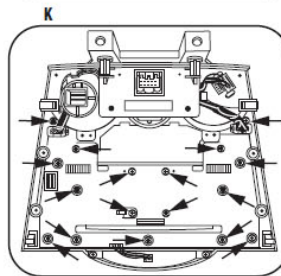

Continued on page 3.

2

MAZDA RX-8 2004-2008

- 11 Remove (17) screws securing the circuit board to the radio/climate control panel to access the plug for the hazard switch assembly. (Figure K)
- 12 Remove (2) screws securing the hazard switch to the radio/climate control panel. Unplug and remove hazard switch. (Retain the screws and hazard switch for re-use during kit assembly.) (Figure L)
- 13 Trim the sub dash to allow clearance for the 99-7510 interface. (Figure M)

Continue to kit assembly.

3

SCION XA 2004-2006

- 1 Disconnect the negative battery terminal to prevent an accidental short circuit.
- 2 Pull outward on the (3) climate control knobs and remove. (Figure A)
- 3 Remove (2) Phillips screws from behind the outer two climate knobs. (Figure B)
- 4 Unsnap and remove the trim pieces on each side of the climate control/ash-tray/pocket assembly. (Figure C)
- 5 Remove (2) phillips screws from the bottom of the climate control/radio trim panel and unsnap and remove the entire panel. (Figure D)
- 6 Remove (4) Phillips screws to remove the factory radio.
- 7 Remove factory brackets from radio. Retain brackets for use during kit assembly.
- 8 *Continue to kit assembly.*