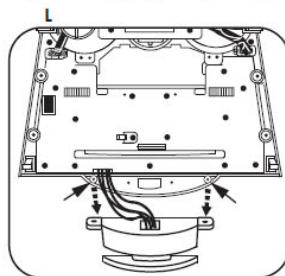

Continued on page 3.

2

MAZDA RX-8 2004-2008

- 11 Remove (17) screws securing the circuit board to the radio/climate control panel to access the plug for the hazard switch assembly. (Figure K)
- 12 Remove (2) screws securing the hazard switch to the radio/climate control panel. Unplug and remove hazard switch. (Retain the screws and hazard switch for re-use during kit assembly.) (Figure L)
- 13 Trim the sub dash to allow clearance for the 99-7510 interface. (Figure M)

Continue to kit assembly.

3

SCION XA 2004-2006

- 1 Disconnect the negative battery terminal to prevent an accidental short circuit.
- 2 Pull outward on the (3) climate control knobs and remove. (Figure A)
- 3 Remove (2) Phillips screws from behind the outer two climate knobs. (Figure B)
- 4 Unsnap and remove the trim pieces on each side of the climate control/ash-tray/pocket assembly. (Figure C)
- 5 Remove (2) phillips screws from the bottom of the climate control/radio trim panel and unsnap and remove the entire panel. (Figure D)
- 6 Remove (4) Phillips screws to remove the factory radio.
- 7 Remove factory brackets from radio. Retain brackets for use during kit assembly.
- 8 *Continue to kit assembly.*